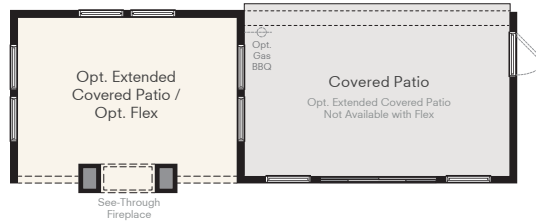

Opt. Flex with Fireplace and Covered Patio